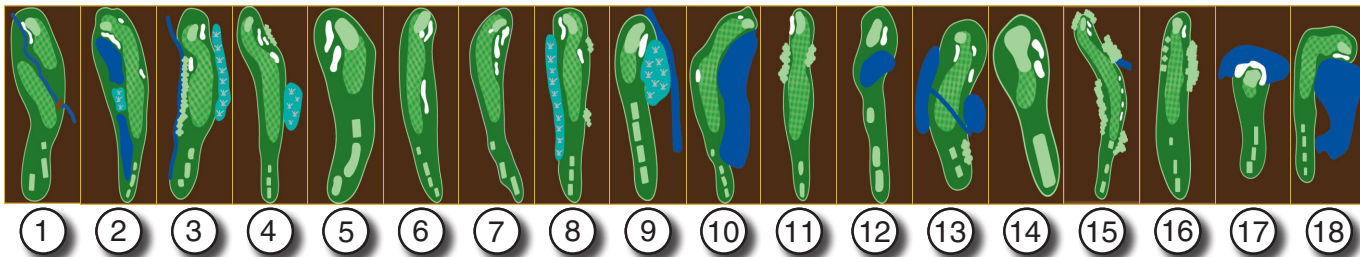

LOCAL RULES

- USGA Rules govern all play.
- Please repair ball marks on the greens, fill divots with sand mix, and rake bunkers.
- Keep carts on path whenever possible and a minimum of 30 yards from tees and greens.
- Wildflowers are considered Environmentally Sensitive Areas and shall warrant a free drop no closer to the hole from the point of entry unless otherwise marked as O.B. or a Lateral Hazard.
- All yardages are measured to the center of the green.

PACE OF PLAY POLICY

- All 18-hole rounds of golf are expected to be completed in 4 hours or less.
- Each group MUST maintain their position with the group in front of them.

Tom Roskos
Superintendent

Sean McCarty
Head PGA Golf
Professional

BROWN DEER

GOLF CLUB

CORALVILLE, IOWA

1900 Country Club Dr.
Coralville, IA 52241
(319) 248-9300

www.browndeergolf.org

Gold	329	559	326	513	182	405	383	414	246	3357	480	357	200	275	120	496	459	178	393	2958	6315				
Blue	297	535	300	485	166	375	369	388	217	3132	445	330	180	245	106	474	403	166	372	2721	5853				
White	274	487	275	473	145	341	342	348	169	2854	416	230	160	238	89	442	360	147	341	2513	5367				
Men's HCP	15	3	17	9	11	7	13	5	1		10	14	4	6	18	12	2	16	8						
Men's Par	4	5	4	5	3	4	4	4	3	36	5	4	3	4	3	5	4	3	4	35	71				
Hole	1	2	3	4	5	6	7	8	9	Out	10	11	12	13	14	15	16	17	18	In	Tot	Hcp	Net	Adj	
Ladies' Par	4	5	4	5	3	4	4	4	3	36	5	4	3	4	3	5	4	3	4	35	71				
Red	222	432	260	430	118	289	307	300	125	2483	369	297	110	213	70	393	267	120	312	2151	4634				